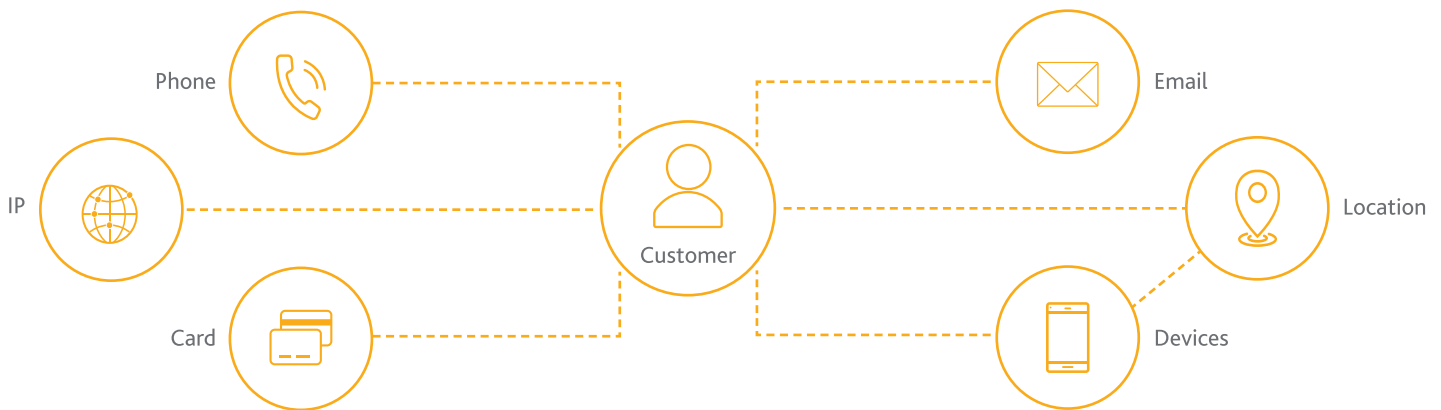

Optimize Investigate

Advanced risk mining and investigation workbench, putting the tools your analysts need at their fingertips for rapid case resolution.

Connecting the dots

Gathering data about a task is one thing, but understanding how it all fits together is another.

Investigate more than just data with advanced risk mining tools.

Highly visual interface

Advanced Link Analysis visually connects uncommon data to uncover previously hidden behavioural patterns using the newest analytics and search engine. The data is modelled as a graph, where nodes represent entities, and links represent relationships.

Significant insights can be drawn from these derived meanings of data connections, simply by reframing the problem and looking at it from a different perspective. Data is transformed into this unique view with a rich helping of interactive use features.

Going the extra mile with data investigation

- ✓ Risk Mining to find hidden anomalies
- ✓ Find uncommon relationships
- ✓ Data discovery
- ✓ Visually displays network relationships
- ✓ Configurable nodes
- ✓ Latest cutting-edge technology to allow for extensible searching
- ✓ Responsive one-touch transactions details table
- ✓ Pinned nodes
- ✓ Unrivalled depth of data
- ✓ Discover relational data 20 nodes deep
- ✓ 2 years support of historical data as standard
- ✓ Expandable and collapsible side screen for held investigations