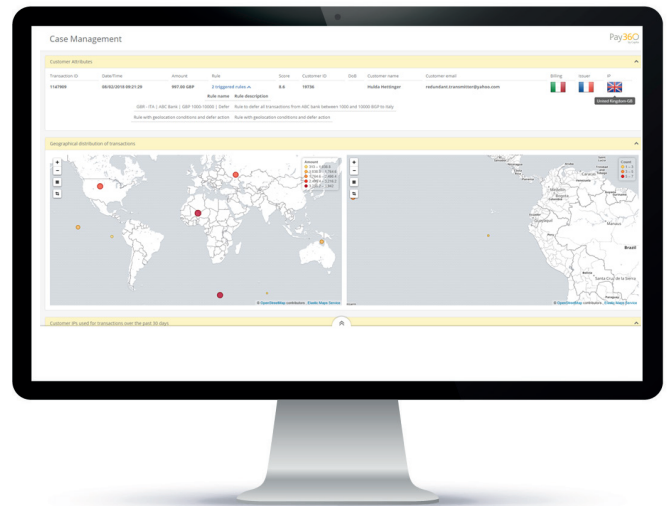

Optimize Investigate

Advanced risk mining and investigation workbench, putting the tools your analysts need at their fingertips for rapid case resolution.

Connecting the dots

Gathering data about a task is one thing, but understanding how it all fits together is another.

Analysts not only need access to multiple internal and external data sets, but also a better way of linking that information contextually. Our investigator workbench offers individual tools which provide unique qualitative and quantitative results, enabling fast and targeted decision making.

Investigate more than just data with advanced risk mining tools.

Highly visual interface

Advanced Link Analysis visually connects uncommon data to uncover previously hidden behavioural patterns using the newest analytics and search engine. The data is modelled as a graph, where nodes represent entities, and links represent relationships.

Going the extra mile with data investigation

- ✓ Risk Mining to find hidden anomalies
- ✓ Find uncommon relationships
- ✓ Data discovery
- ✓ Visually displays network relationships
- ✓ Configurable nodes
- ✓ Latest cutting-edge technology to allow for extensible searching
- ✓ Responsive one-touch transactions details table
- ✓ Pinned nodes
- ✓ Unrivalled depth of data
- ✓ Discover relational data 20 nodes deep
- ✓ 2 years support of historical data as standard
- ✓ Expandable and collapsible side screen for held investigations